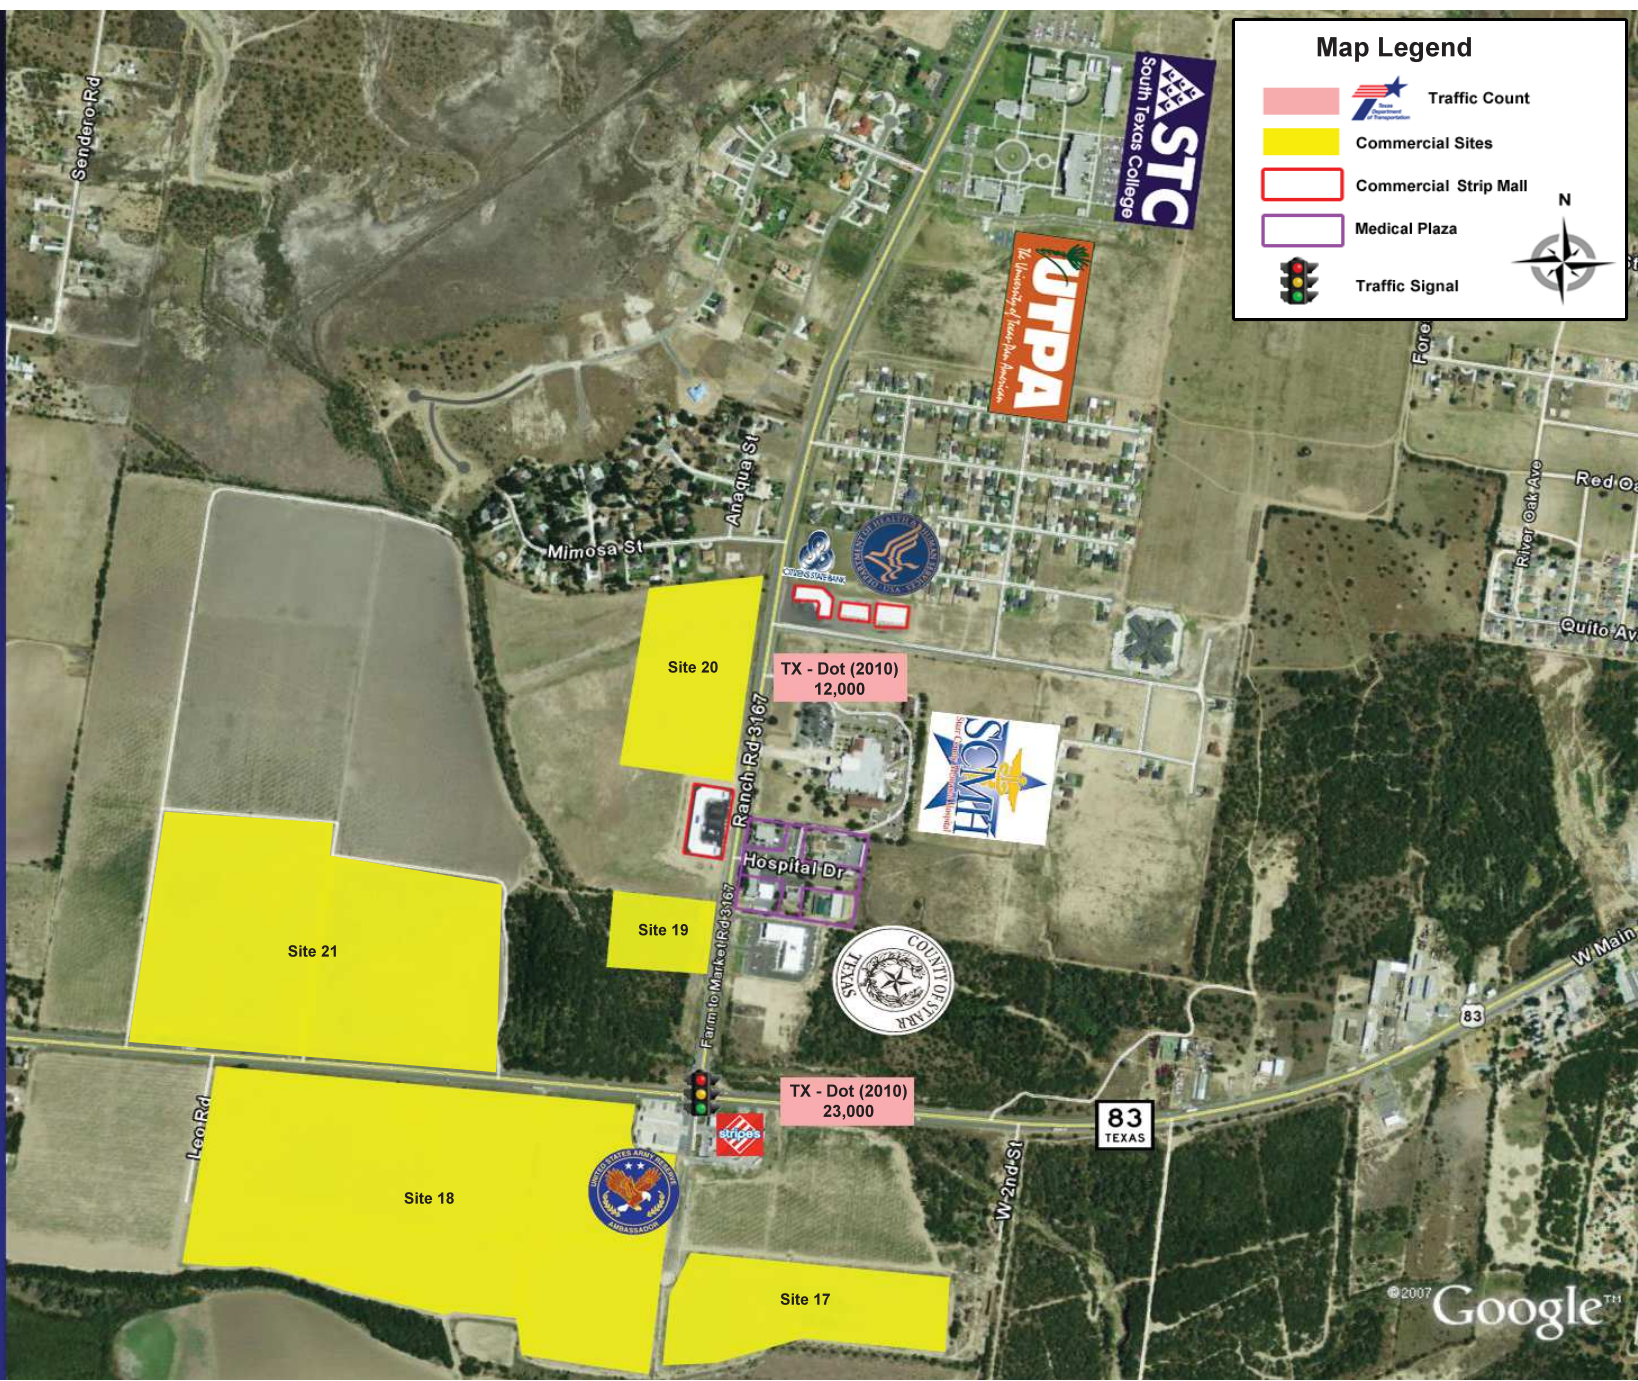

Recognized as the prime motivating force for all economic development Growth directly and indirectly impacting Starr County.

The Future Leads to Starr County Why Aren't YOU Here?

www.starrcounty.org

601 E. Main St.
Rio Grande City, Texas 78582
Tel 956.487.2709
Fax 956.716.8560
www.starrcounty.org

Map Legend

-  Traffic Count
-  Commercial Sites
-  Commercial Strip Mall
-  Medical Plaza
-  Traffic Signal